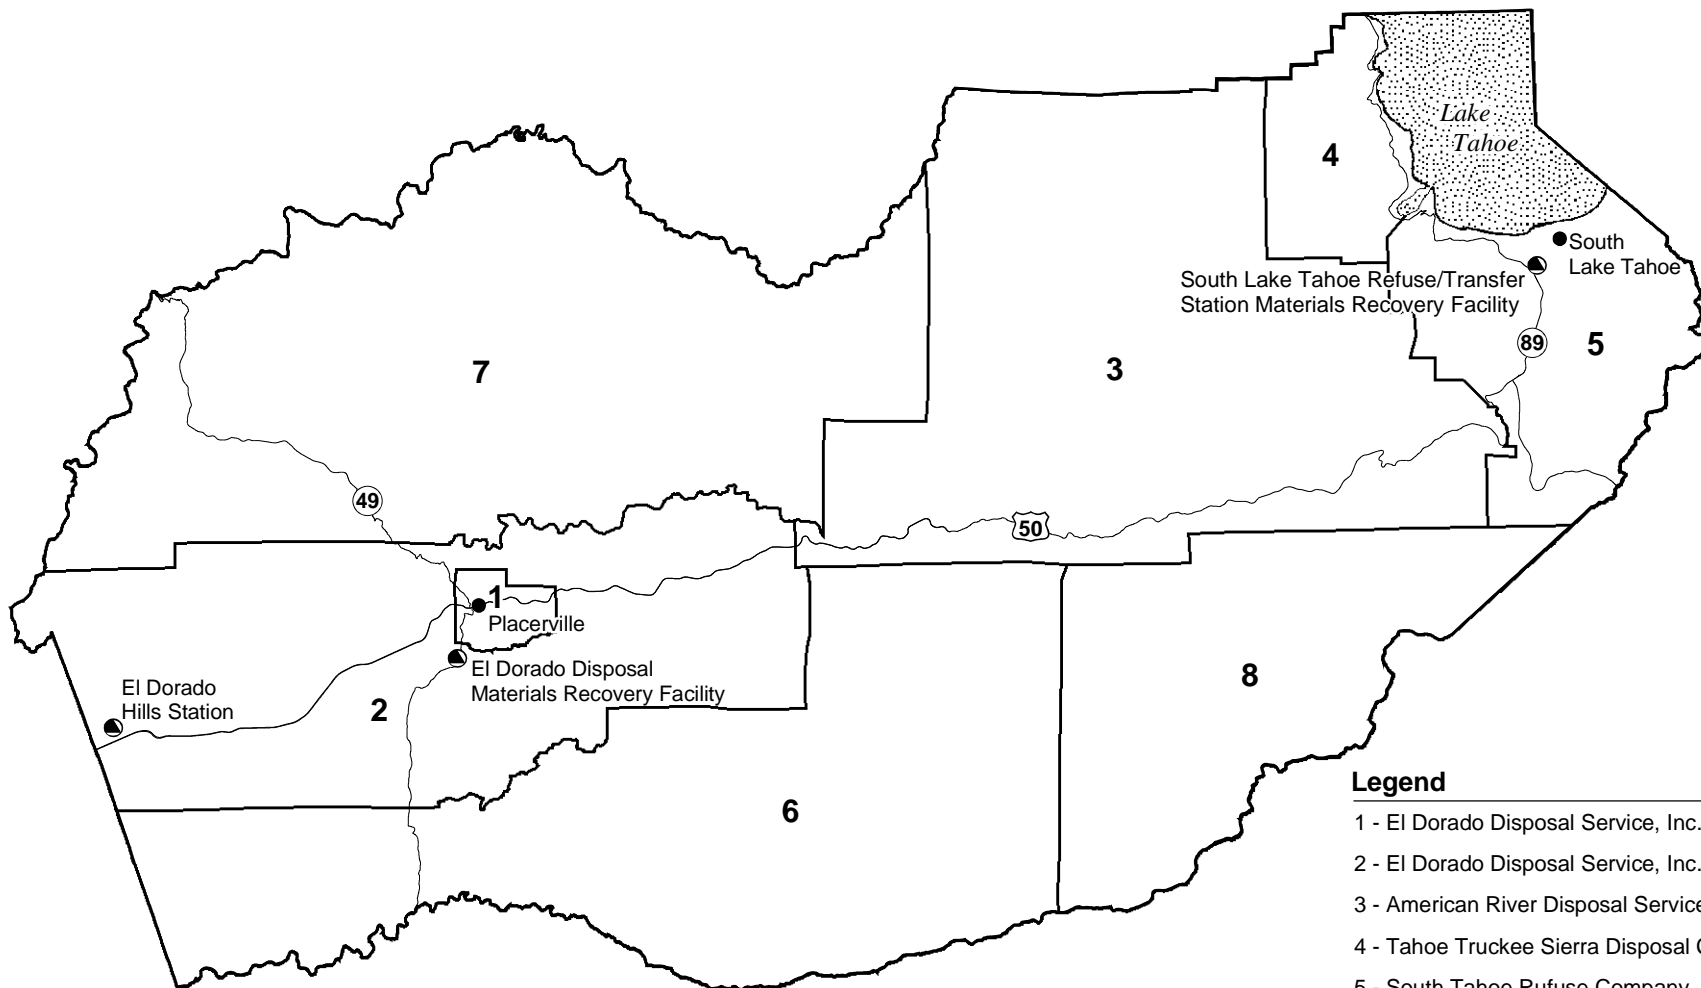

Figure PS-2

El Dorado County's Solid Waste Franchise Areas and Permanent Collection Centers

Legend

- 1 - El Dorado Disposal Service, Inc. (City)
- 2 - El Dorado Disposal Service, Inc. (County)
- 3 - American River Disposal Service*
- 4 - Tahoe Truckee Sierra Disposal Co., Inc.
- 5 - South Tahoe Refuse Company, Inc.
- 6 - Amador Disposal Service, Inc.
- 7 - Sierra Disposal Service
- 8 - Unassigned*

Source: El Dorado County, Environmental Management Department (2002)
Not to Scale

* Divisions of South Tahoe Refuse Co., Inc.