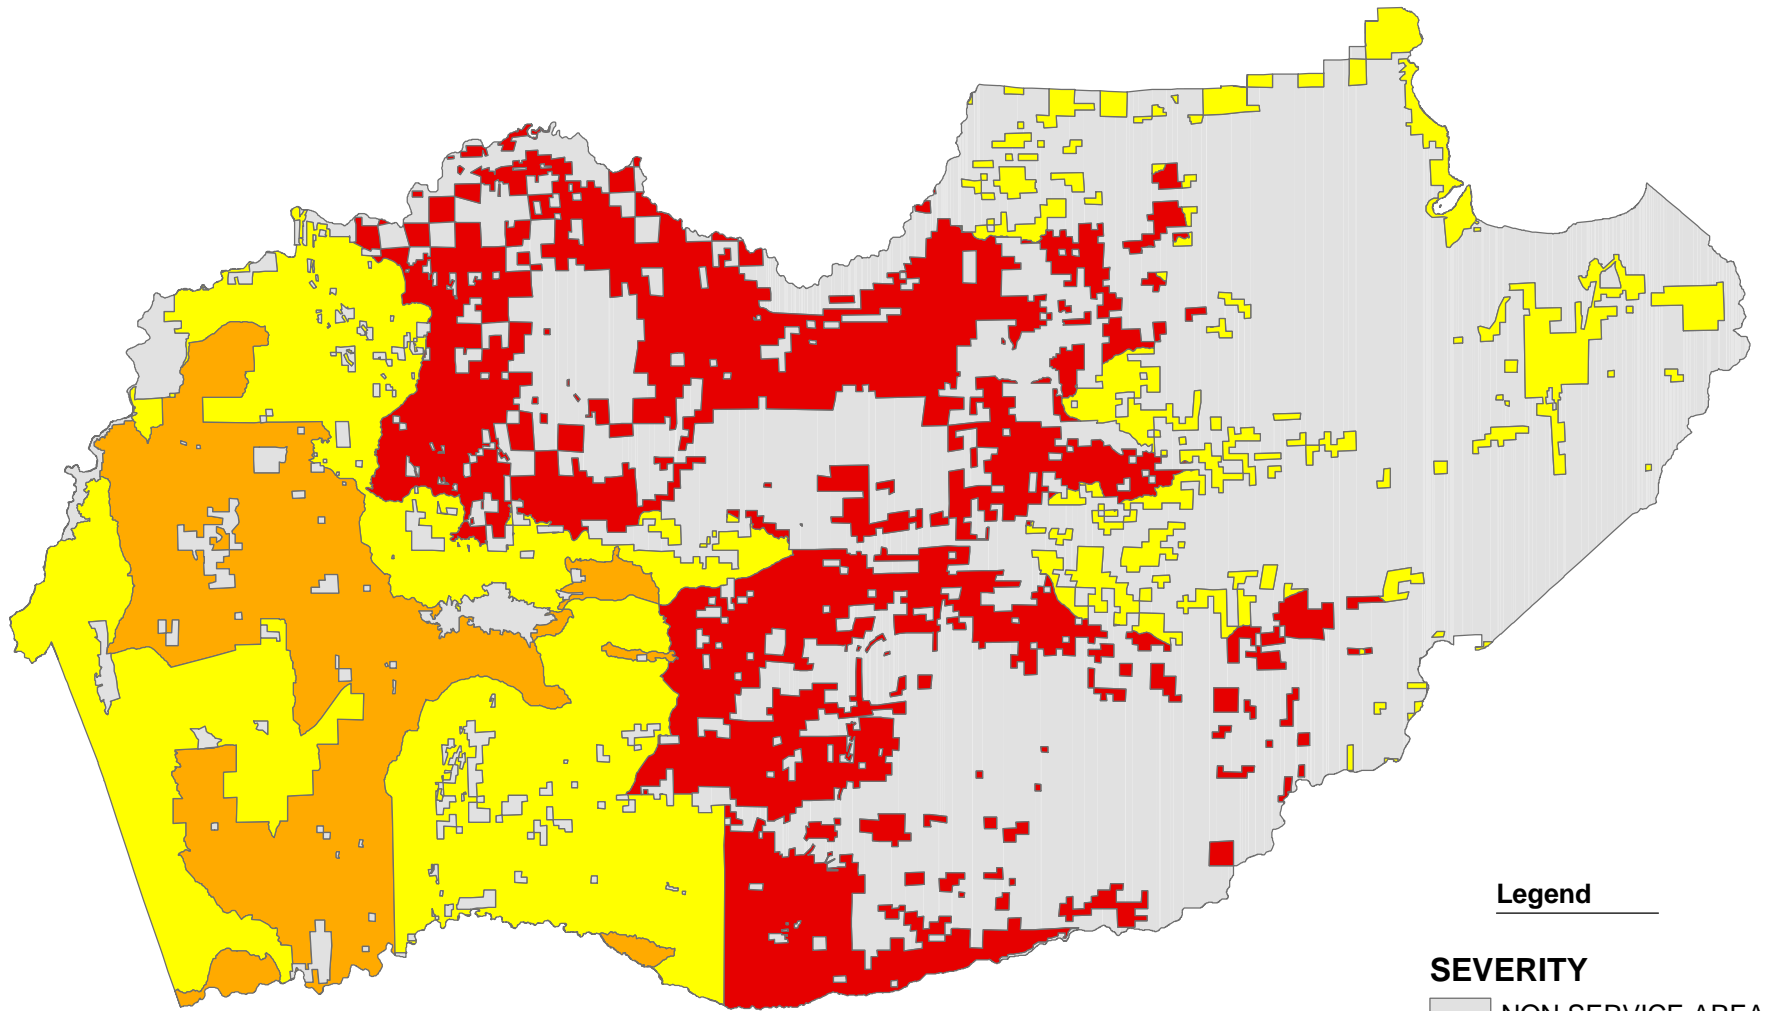

Revised Figure HS-1  
Fire Hazard Rating in El Dorado County

**Legend**

**SEVERITY**

- NON SERVICE AREA
- MODERATE
- HIGH
- VERY\_HIGH

December 15, 2003  
Source: FRAP 1985  
Not to Scale