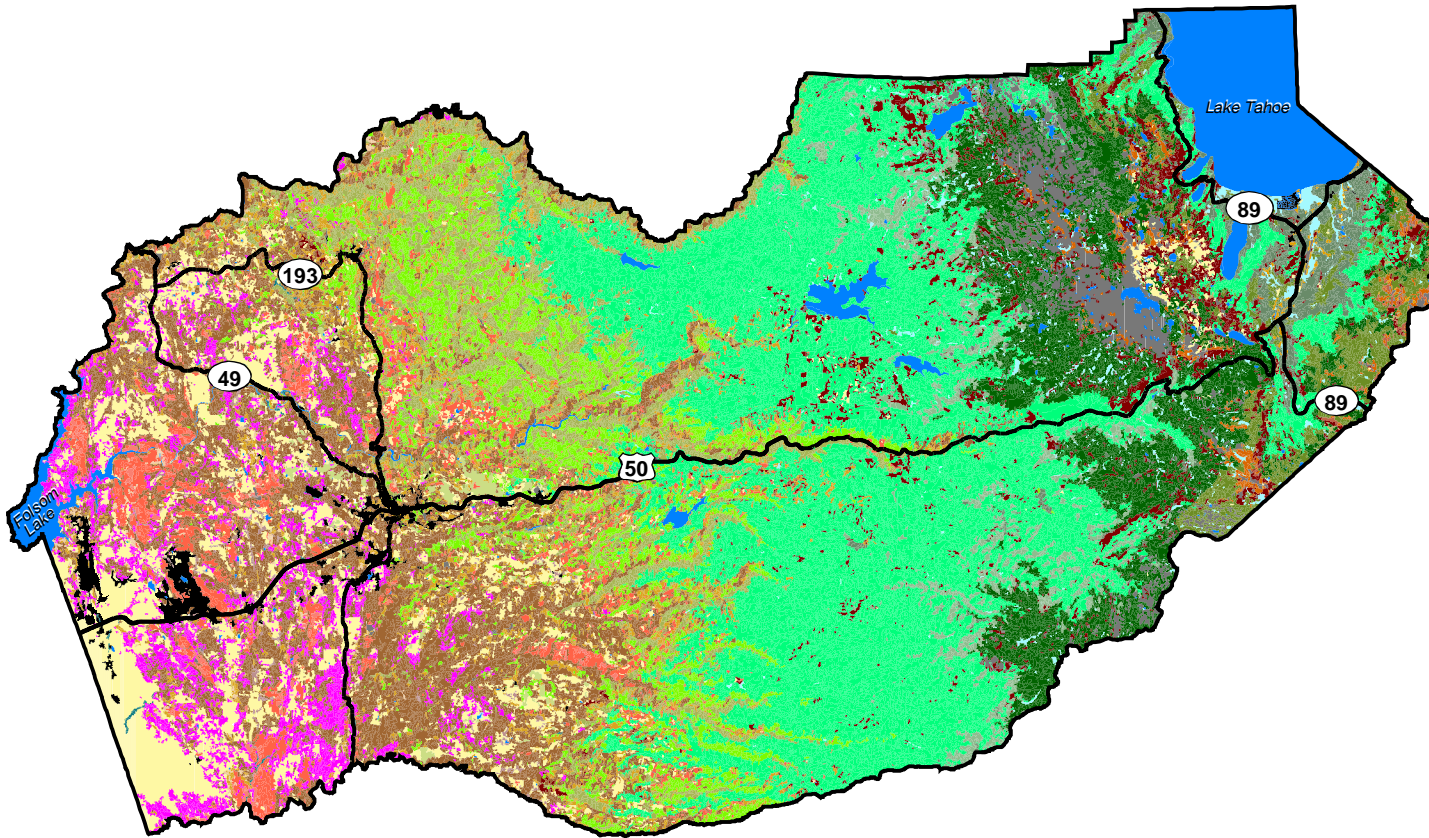

Revised Figure CO-2  
 Major Plant Communities in El Dorado County

**El Dorado County General Plan EIR**

Habitat Types

LEGEND

- Blue Oak Woodland
- Valley Oak Woodland
- Montane Chaparral
- Chamise Chaparral
- Mixed Chaparral
- Subalpine Conifer
- Alpine Dwarf-Shrub
- Montane Hardwood
- Montane Hardwood - Conifer
- Sagebrush
- Blue Oak - Foothill Pine
- Annual Grassland
- Agriculture
- Aspen
- Douglas-Fir
- Lodgepole Pine
- White Fir
- Jeffery Pine
- Ponderosa Pine
- Sierran Mixed Conifer
- Red Fir
- Montane Riparian
- Wet Meadow
- Water
- Barren
- Urban

Sources: FRAP 2001, Mayer and Laudenslayer 1988, EDAW 2003

Not to Scale

December 2003