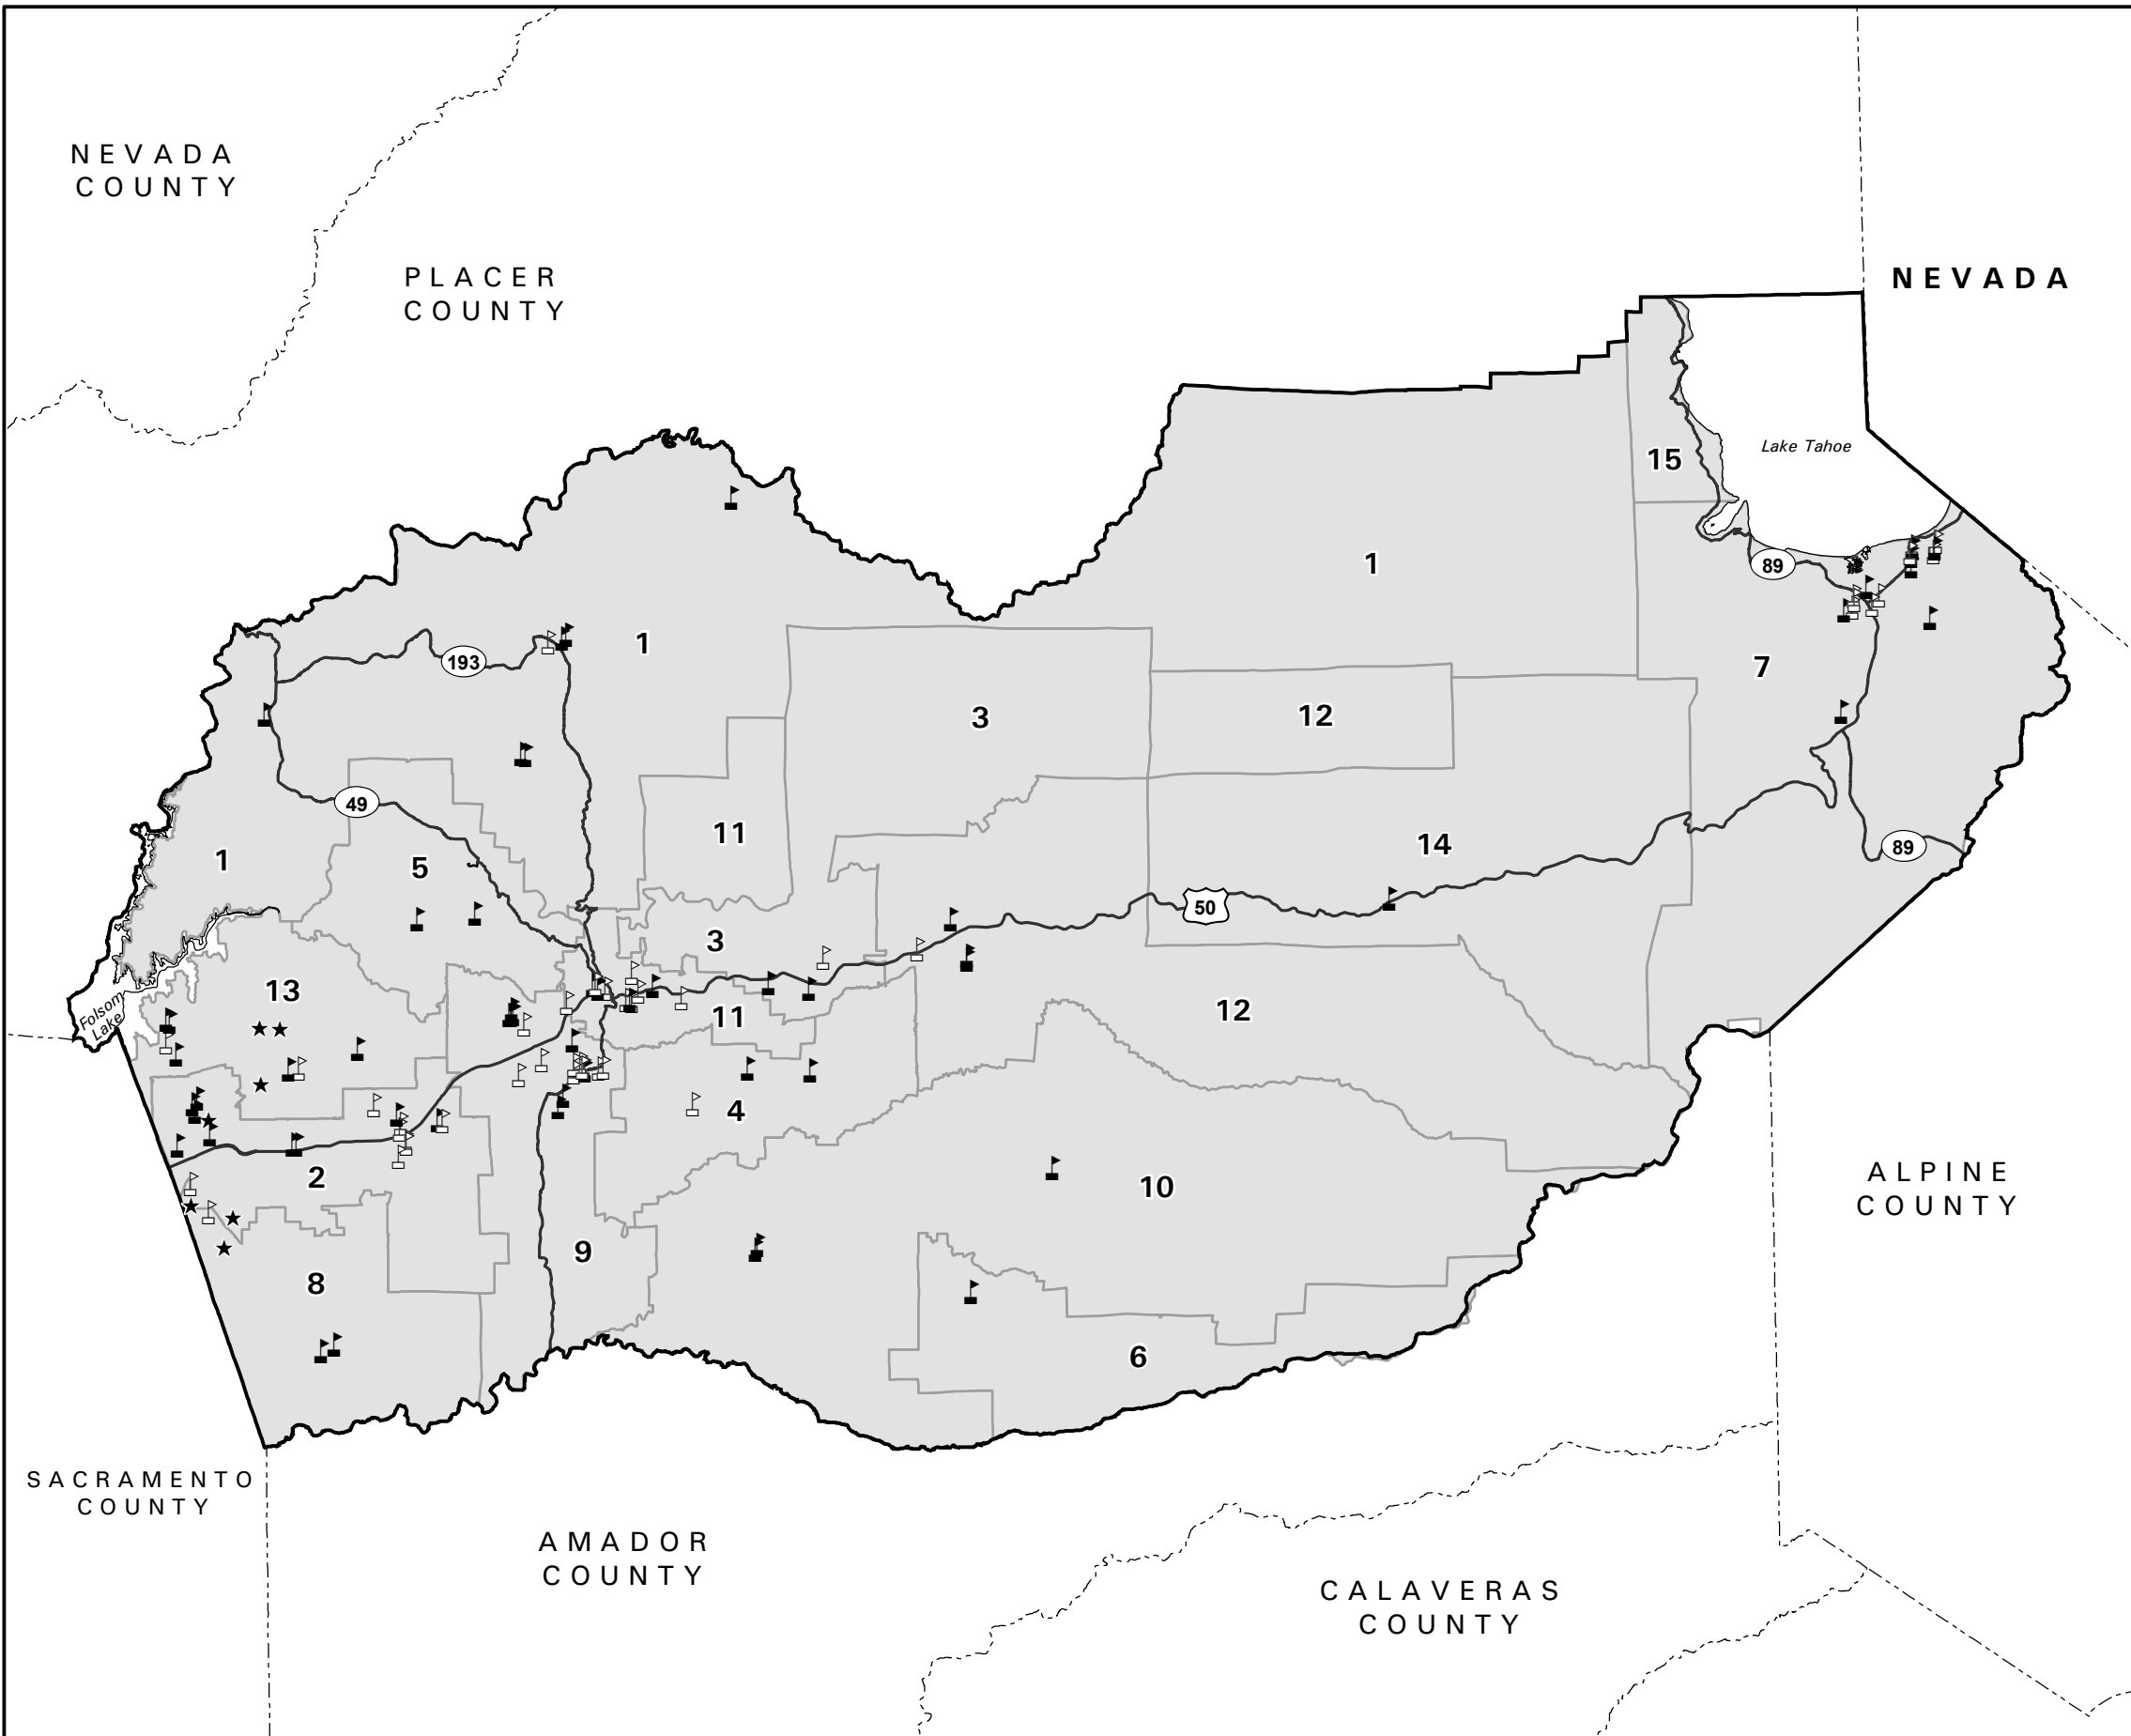

El Dorado County General Plan EIR
School Districts and School Locations

LEGEND

- Public School
- Private School
- Proposed Future School Site
- School District
(See Table Below for District Name)

School District #	Name
1	Black Oak Mine Unified
2	Buckeye Union
3	Camino Union
4	Gold Oak Union
5	Gold Trail Union
6	Indian Diggings
7	Lake Tahoe Unified
8	Latrobe
9	Mother Lode Union
10	Pioneer Union
11	Placerville Union
12	Pollock Pines
13	Rescue Union
14	Silver Fork
15	Tahoe Truckee Unified

Sources: El Dorado County Surveyor's Office 2002, EDAW 2003

N

1 Inch = 32,500 Feet

0 2.5 5 10
Miles