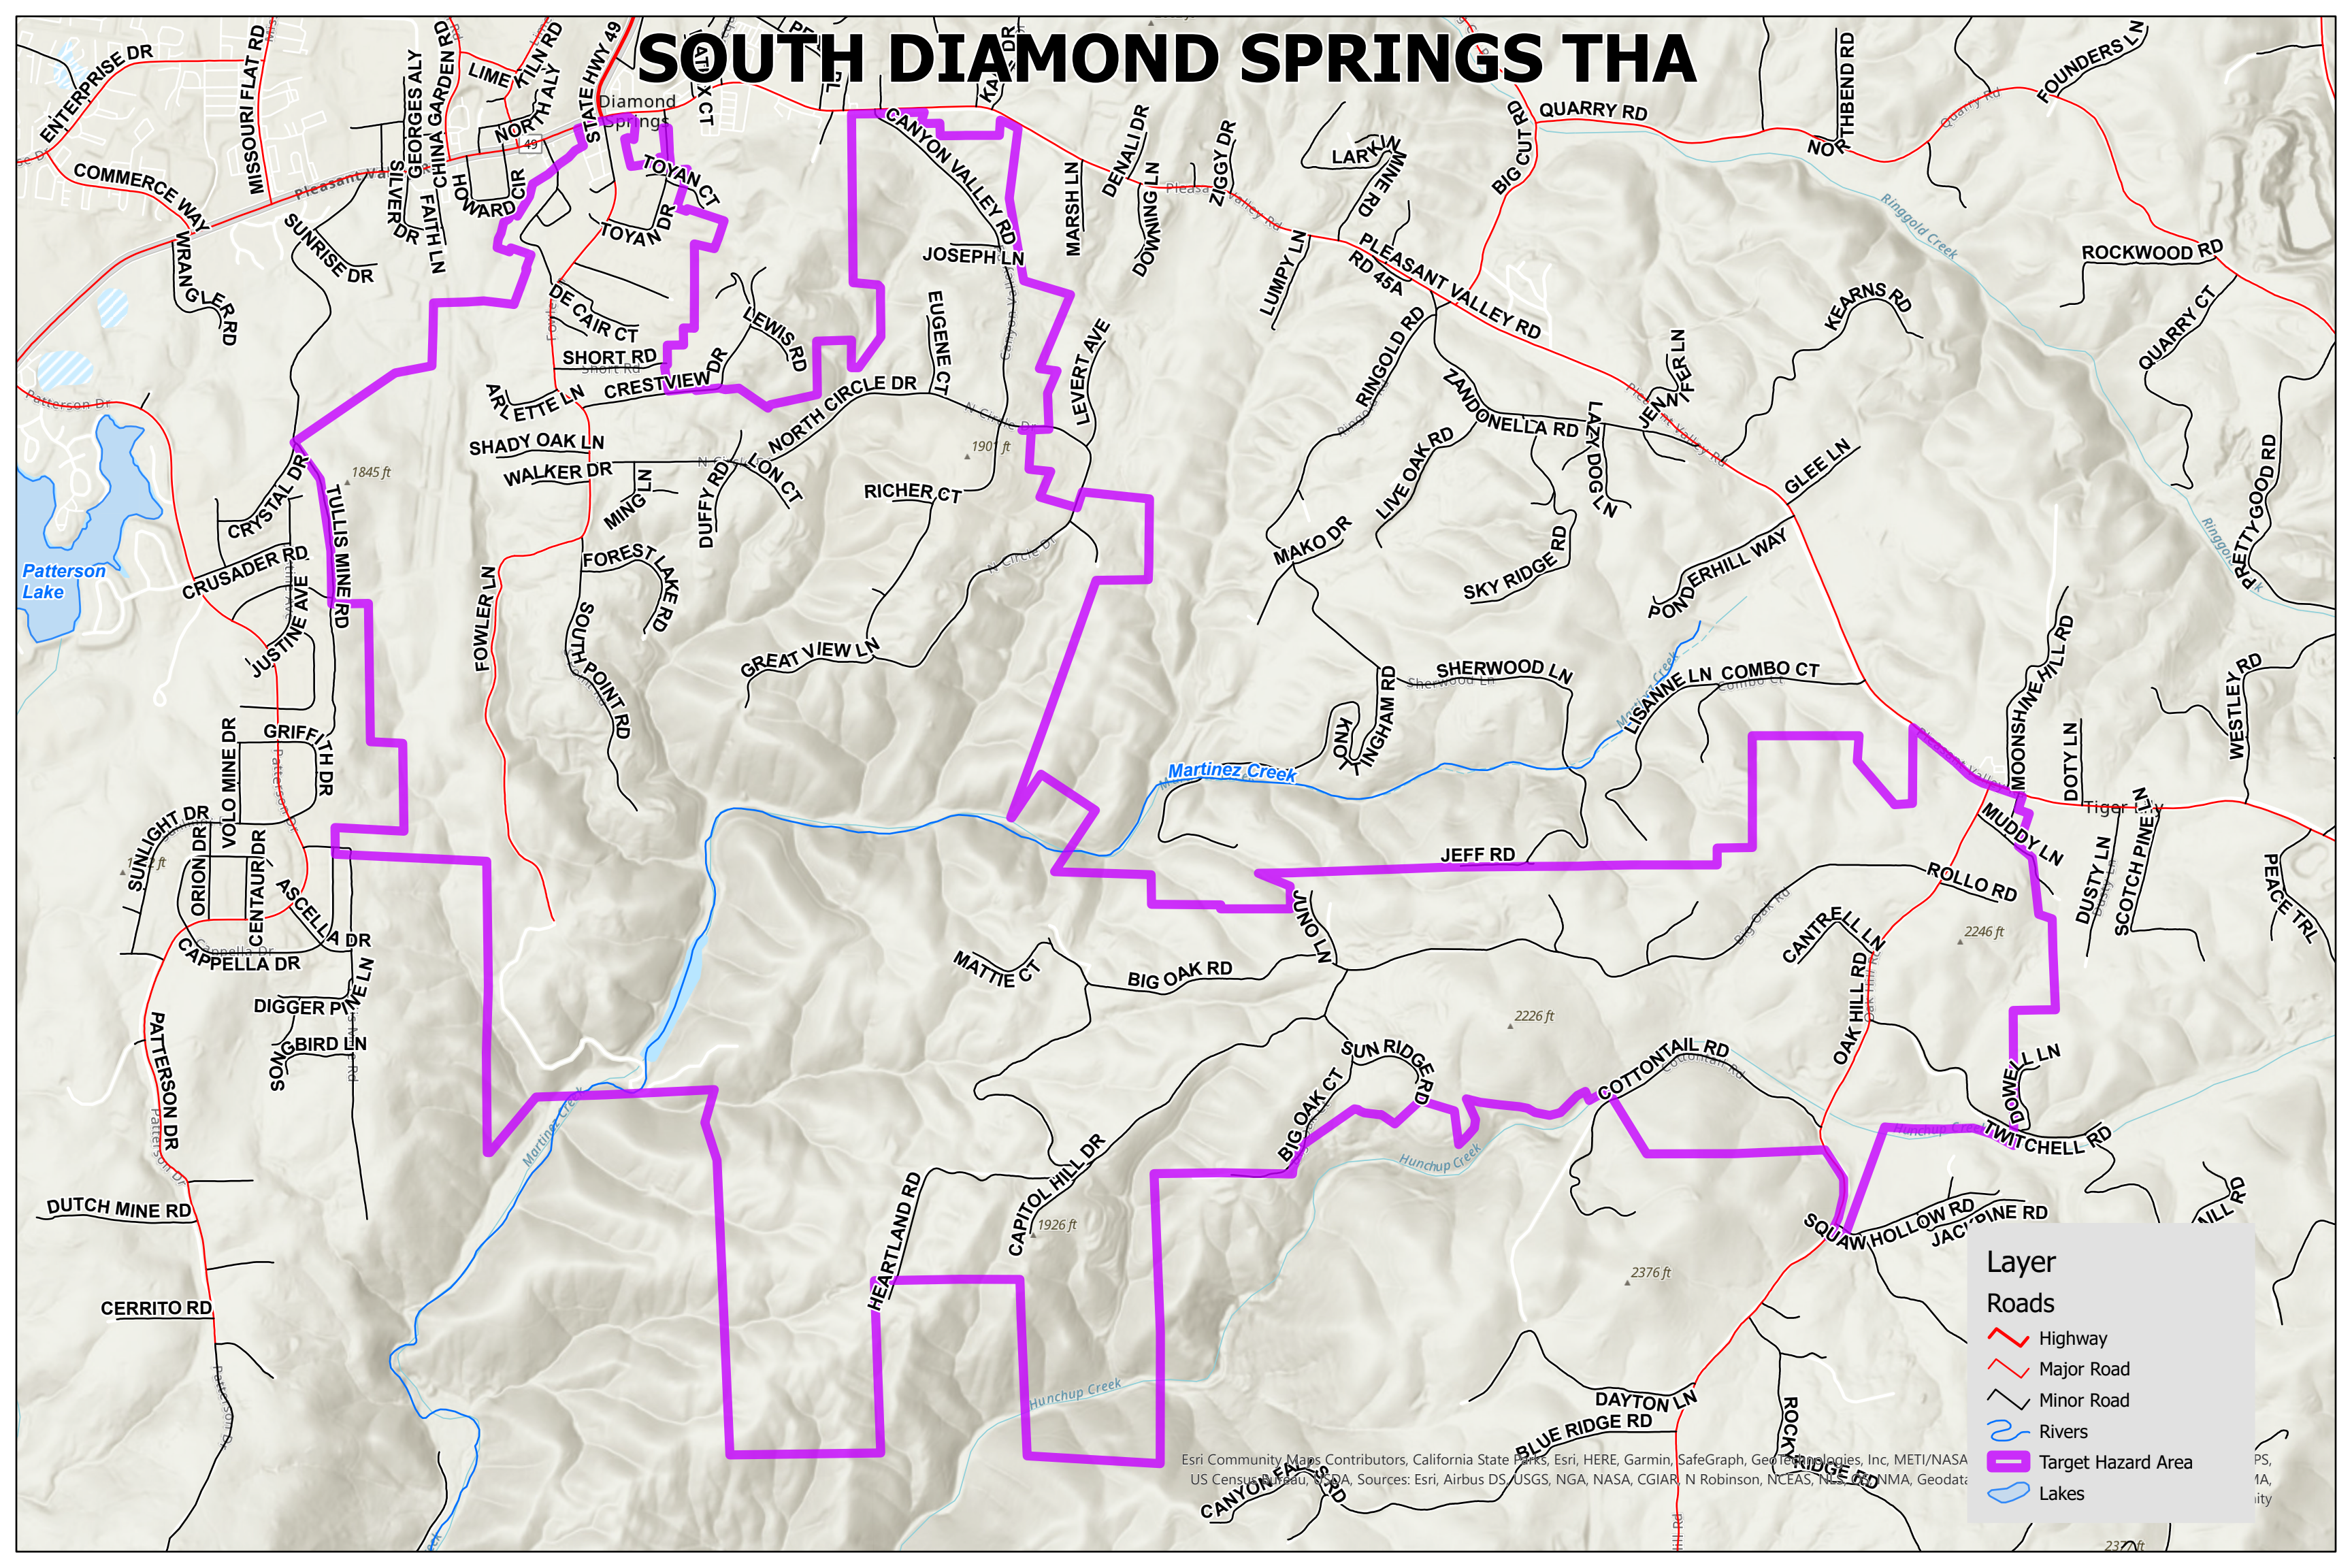

SOUTH DIAMOND SPRINGS THA

Esri Community Maps Contributors, California State Parks, Esri, HERE, Garmin, SafeGraph, GeoTechnologies, Inc, METI/NASA US Census Bureau, NOAA, Sources: Esri, Airbus DS, USGS, NGA, NASA, CGIAR, N Robinson, NCEAS, NPS, FEMA, Geodati

PS,
1A,
ity