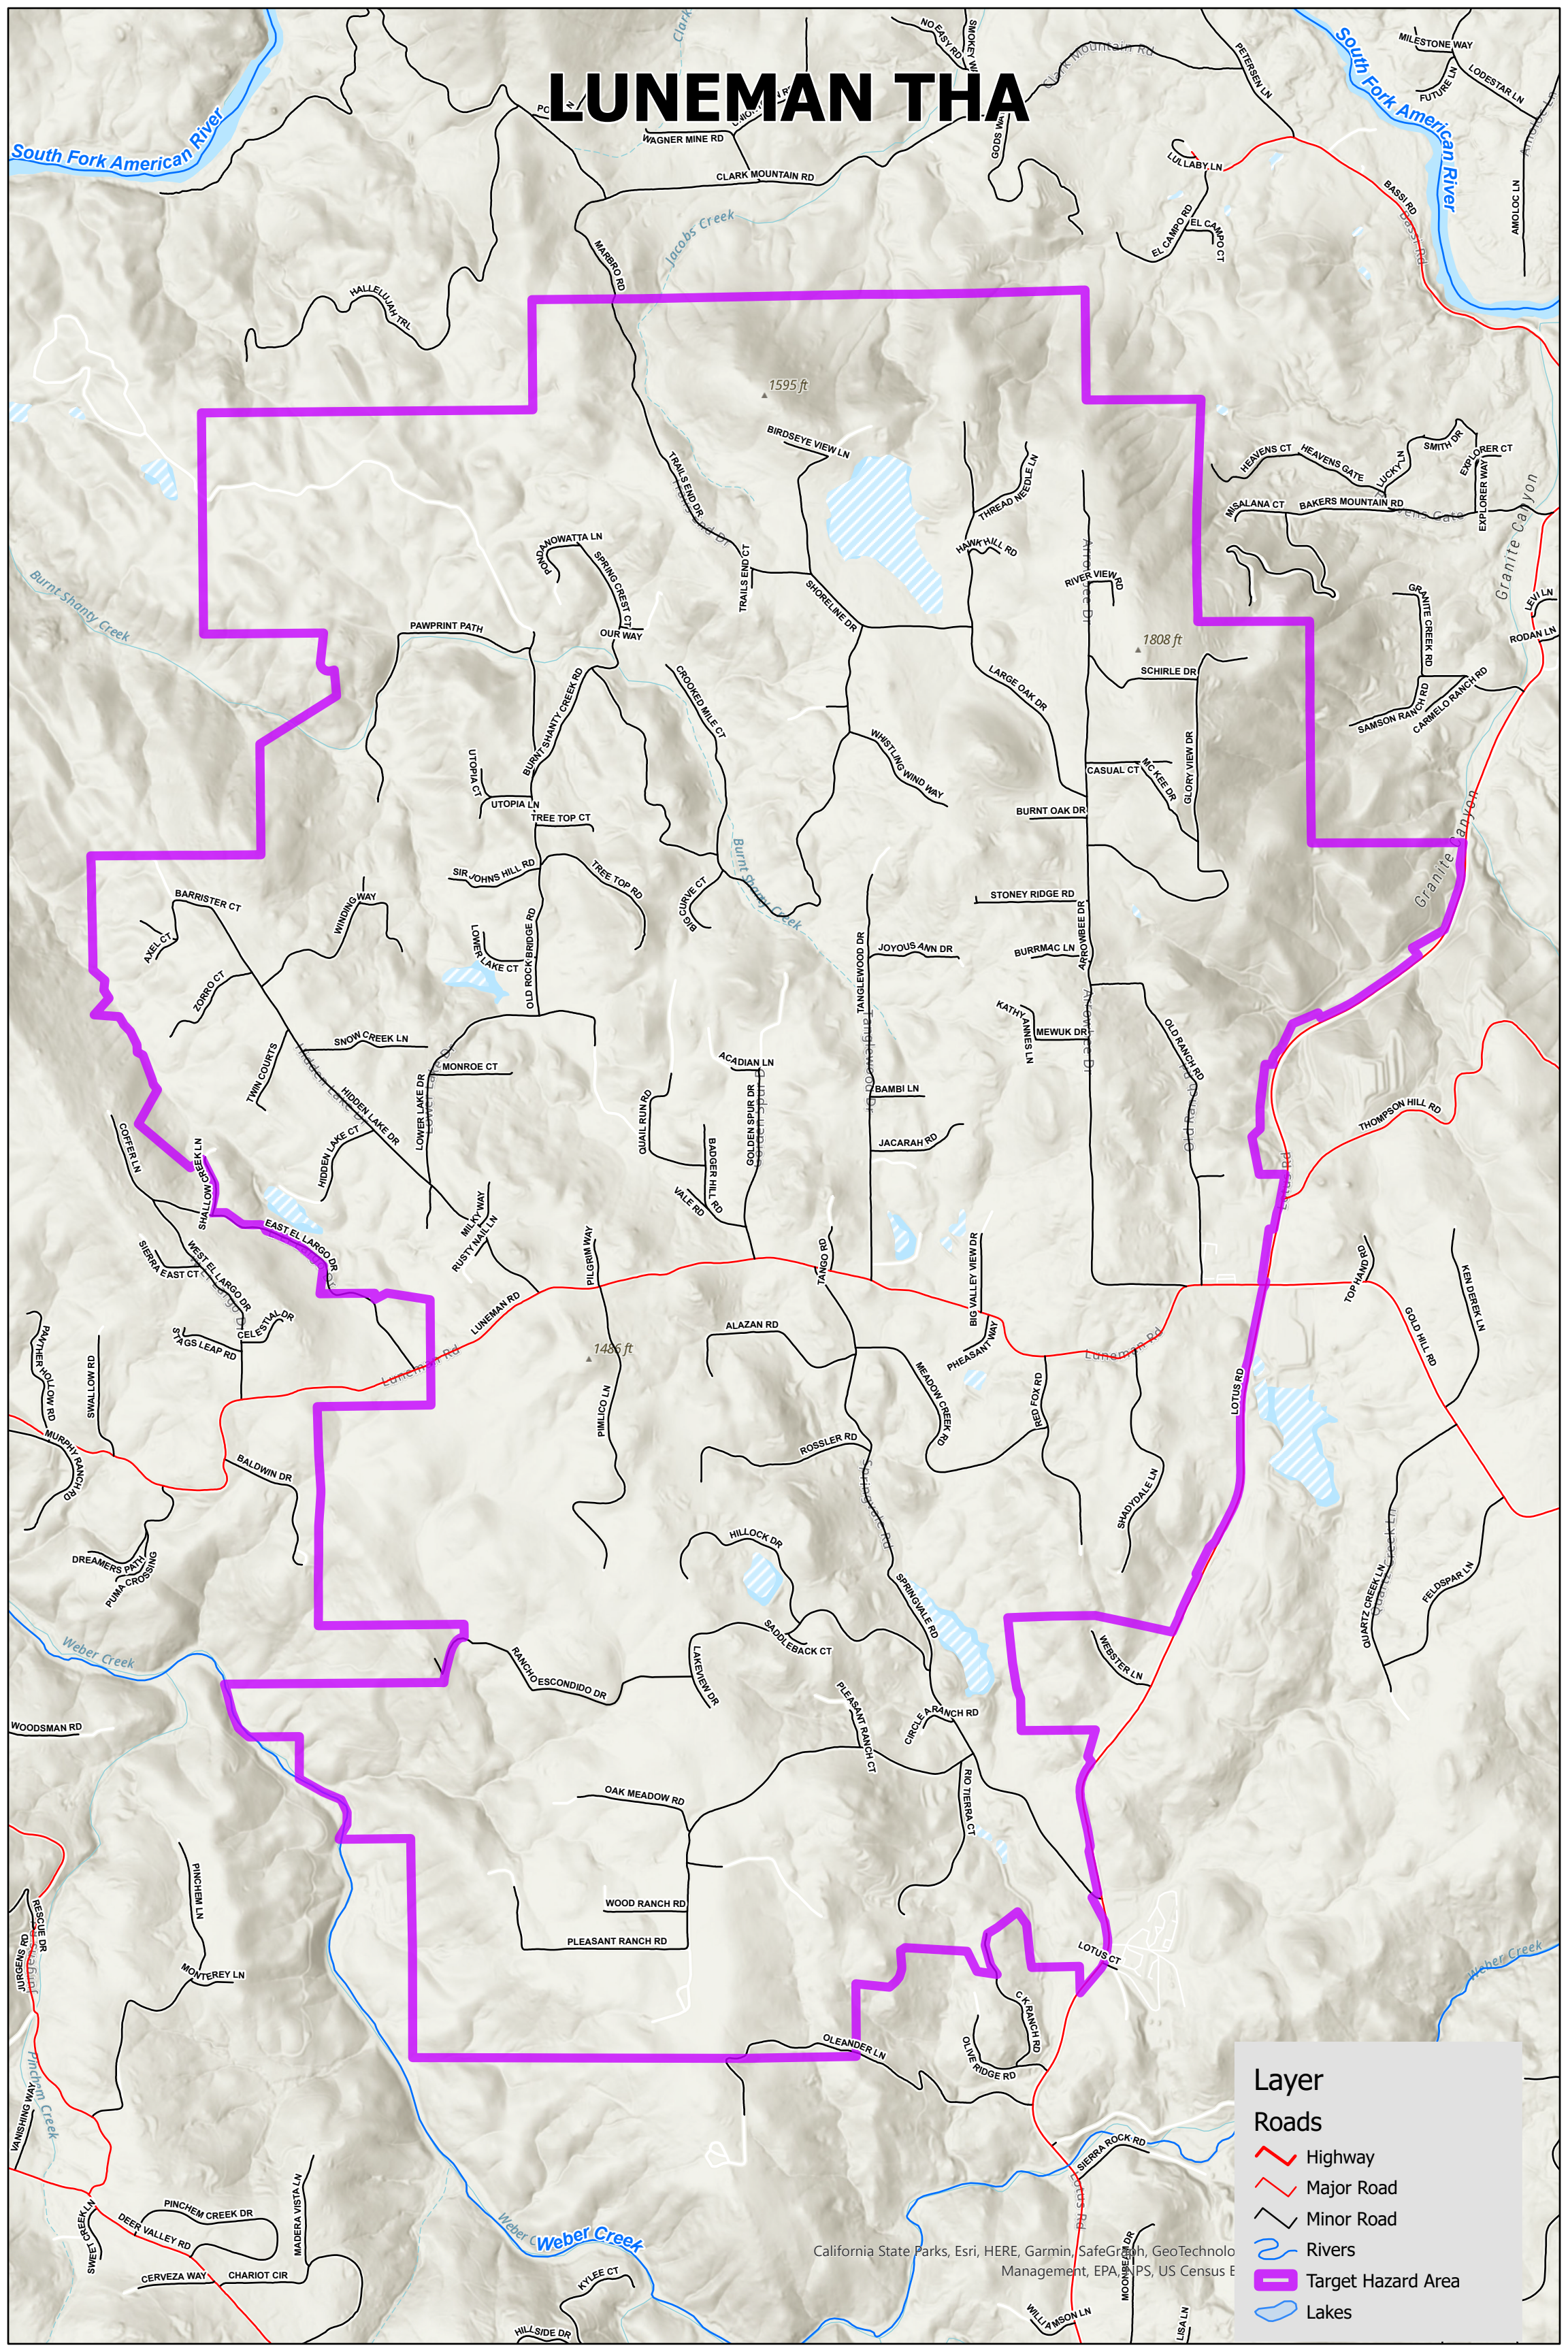

LUNEMAN THA

- Layer**
- Roads
 - Highway
 - Major Road
 - Minor Road
 - Rivers
 - Target Hazard Area
 - Lakes

California State Parks, Esri, HERE, Garmin, SafeGraph, GeoTechnology, Inc., Mapbox, OpenStreetMap contributors, Swatch, NOAA, US Census Bureau