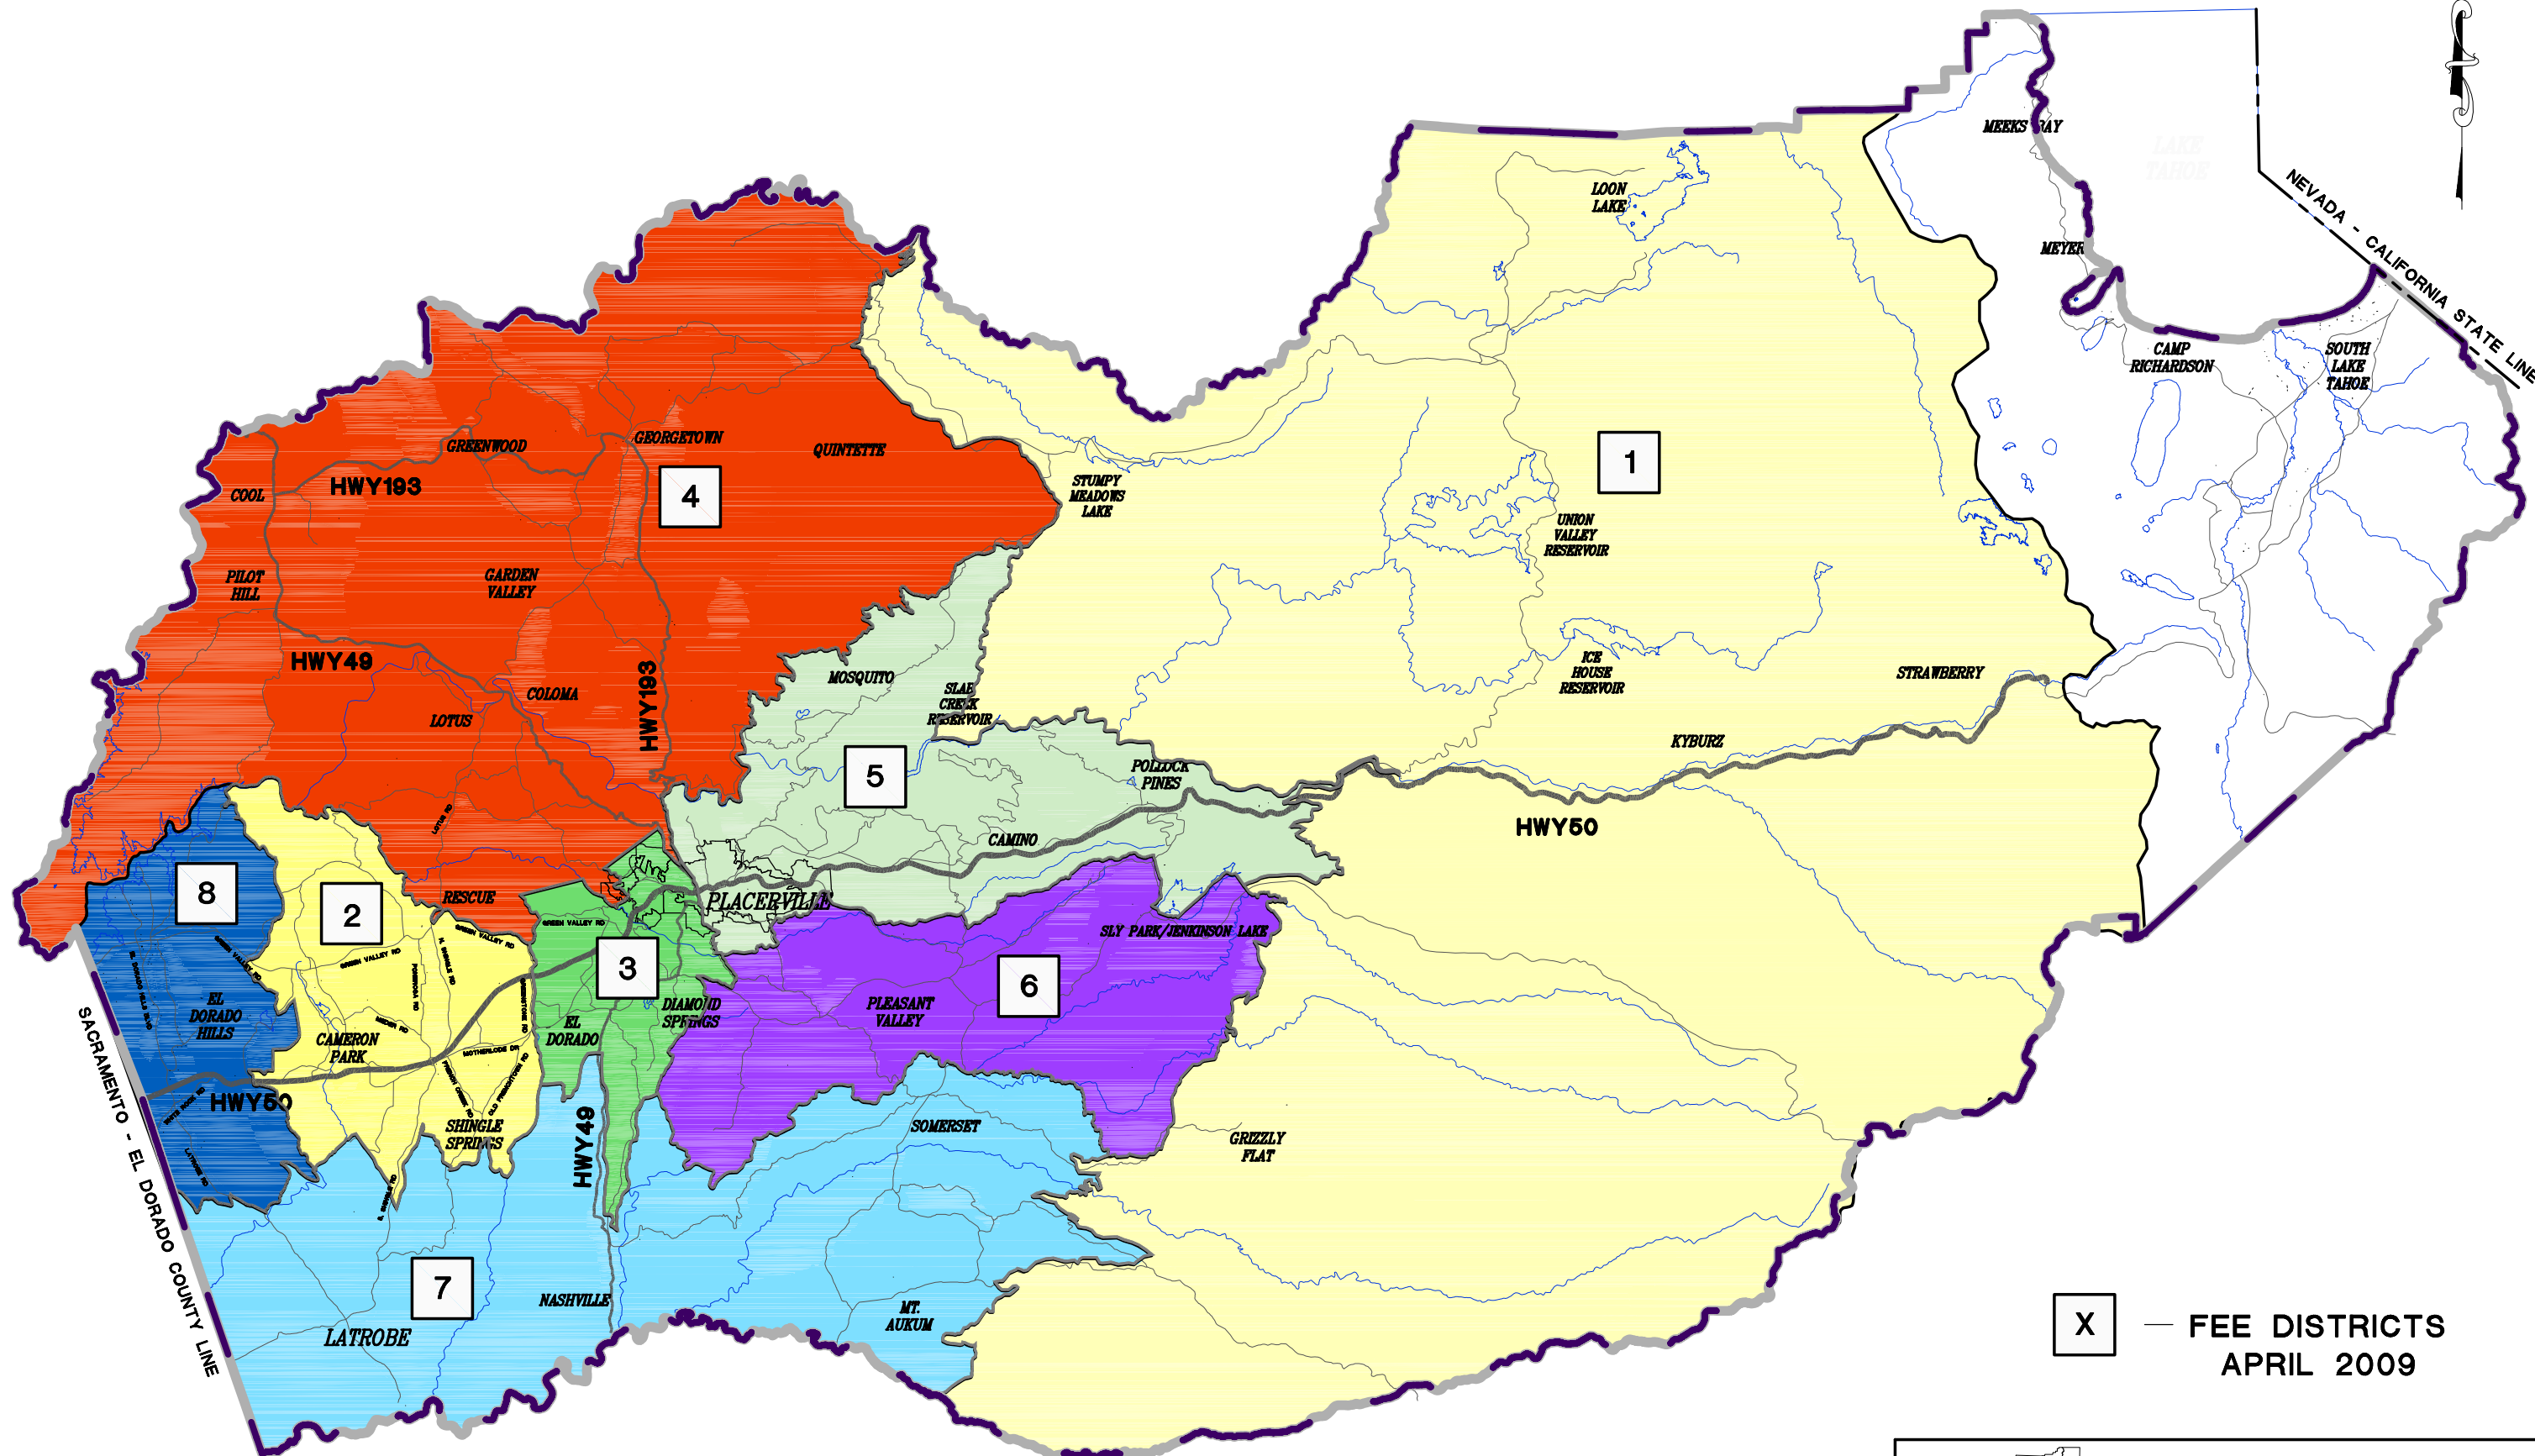

EXHIBIT C

X — FEE DISTRICTS
APRIL 2009

EDC TIM FEE DISTRICTS

NOT TO SCALE

EL DORADO COUNTY
DEPARTMENT OF TRANSPORTATION

09-0538.C.1