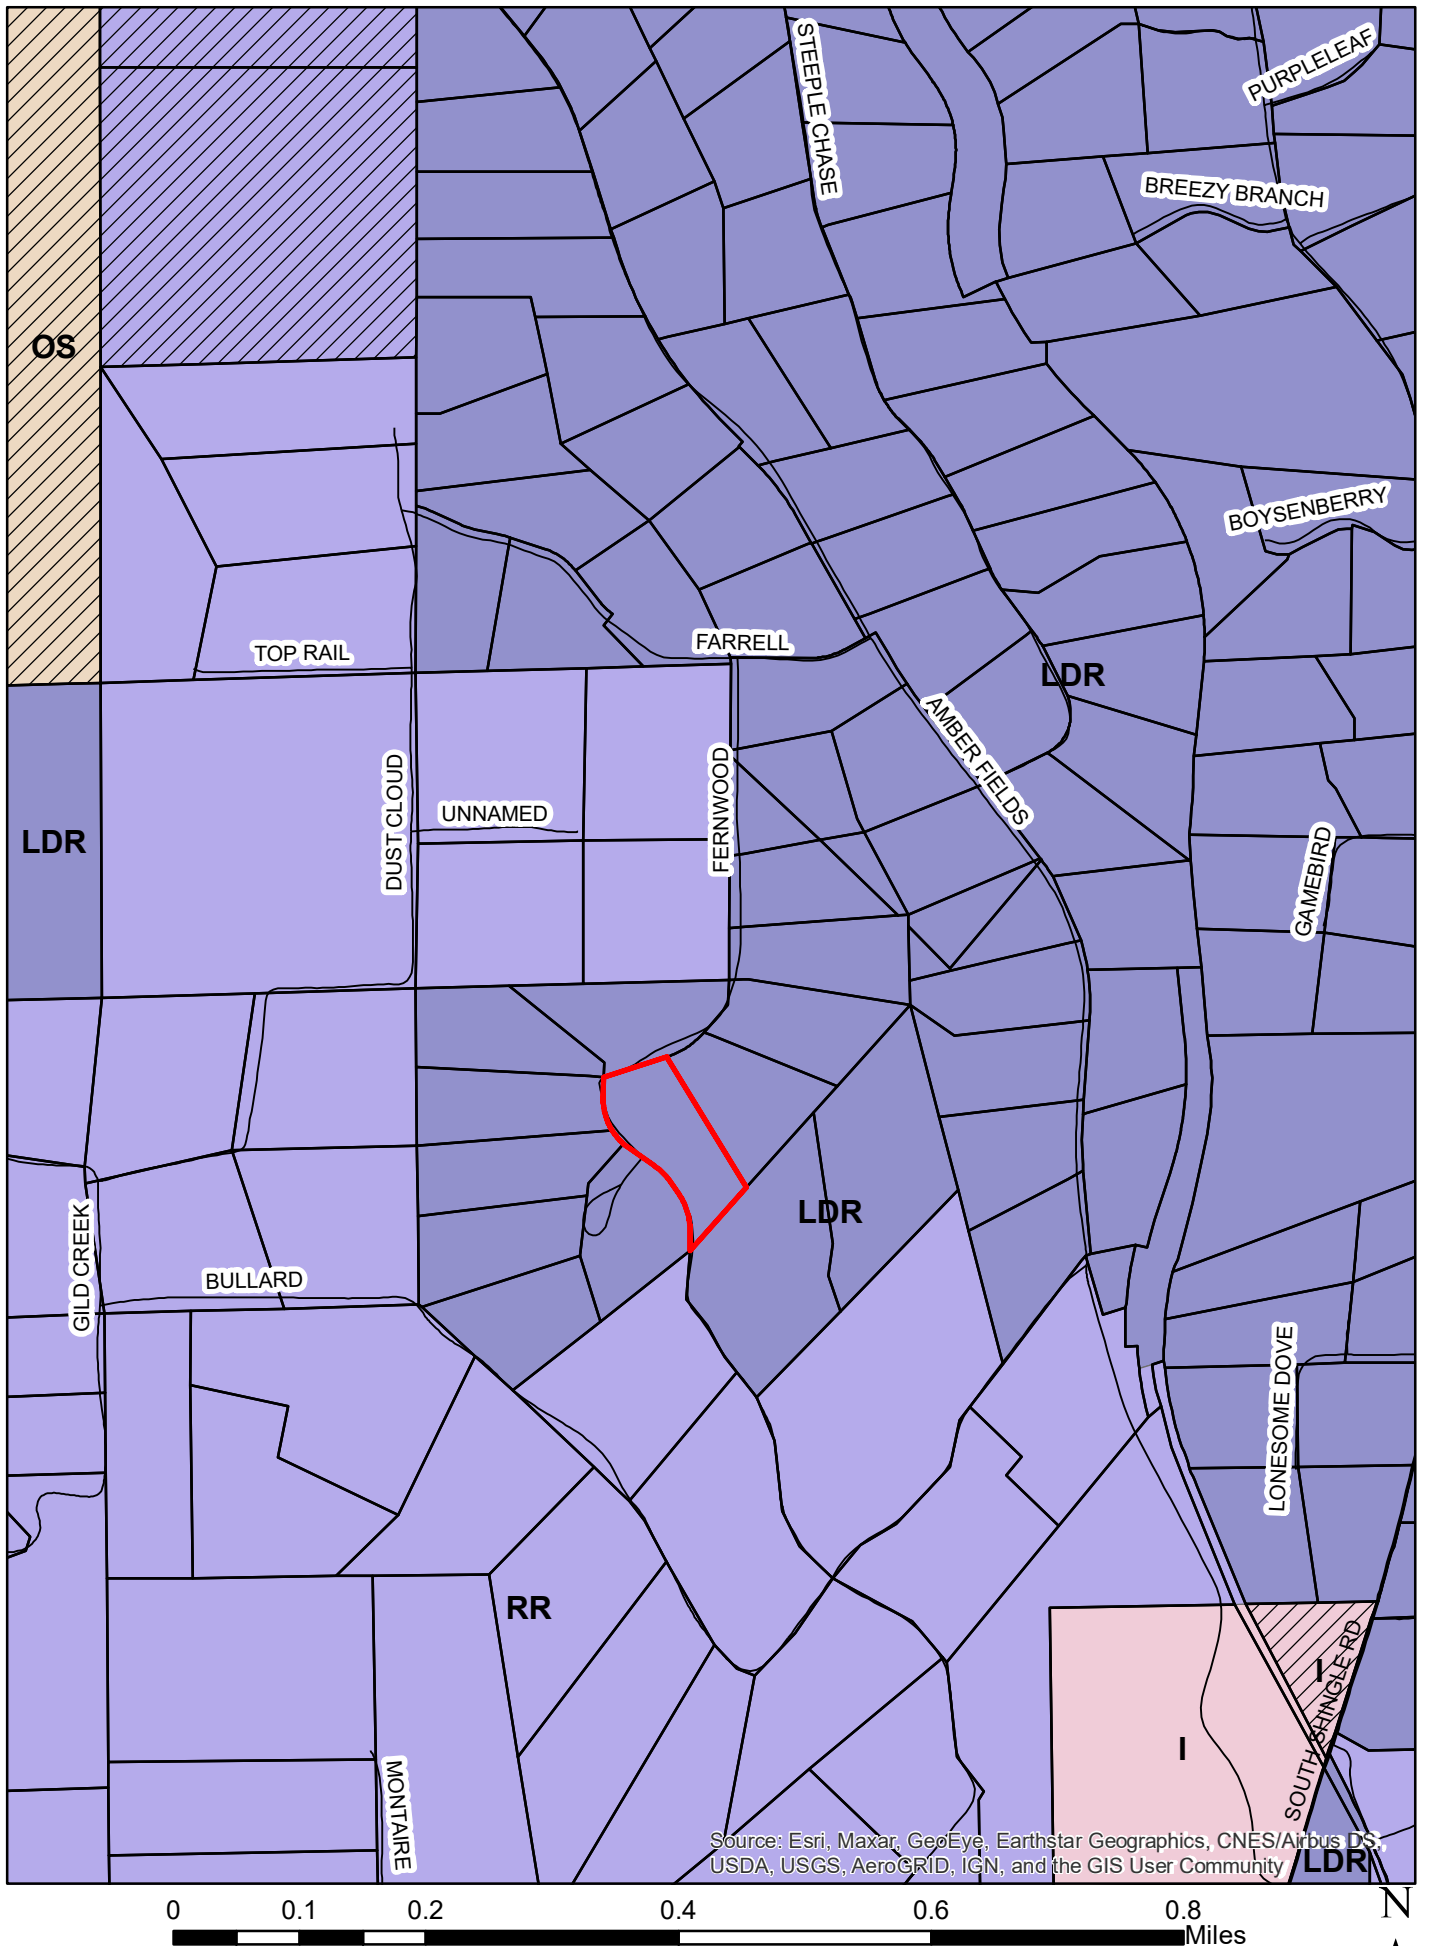

CUP21-0005 Exhibit A: Location/Vicinity Map

POR. SECS. 22,23,26 & 27, T.9N., R.9E., M.D.M.
 ROYAL EQUESTRIAN ESTATES UNIT I
 H-94

Tax Area Code

109

THIS MAP IS NOT A SURVEY, It is prepared by the El Dorado Co. Assessor's office for assessment purpose only.

NOTE - Assessor's Block Numbers Shown in Ellipses
 Assessor's Parcel Numbers Shown in Circles

Assessor's Map Bk. 109 - Pg.
 County of El Dorado, California
 02-17-2022

CUP21-0005 Exhibit B: Assessor's Parcel Map

CUP21-0005 Exhibit C: General Plan Land Use Designation Map

CUP21-0005 Exhibit D: Zoning Map