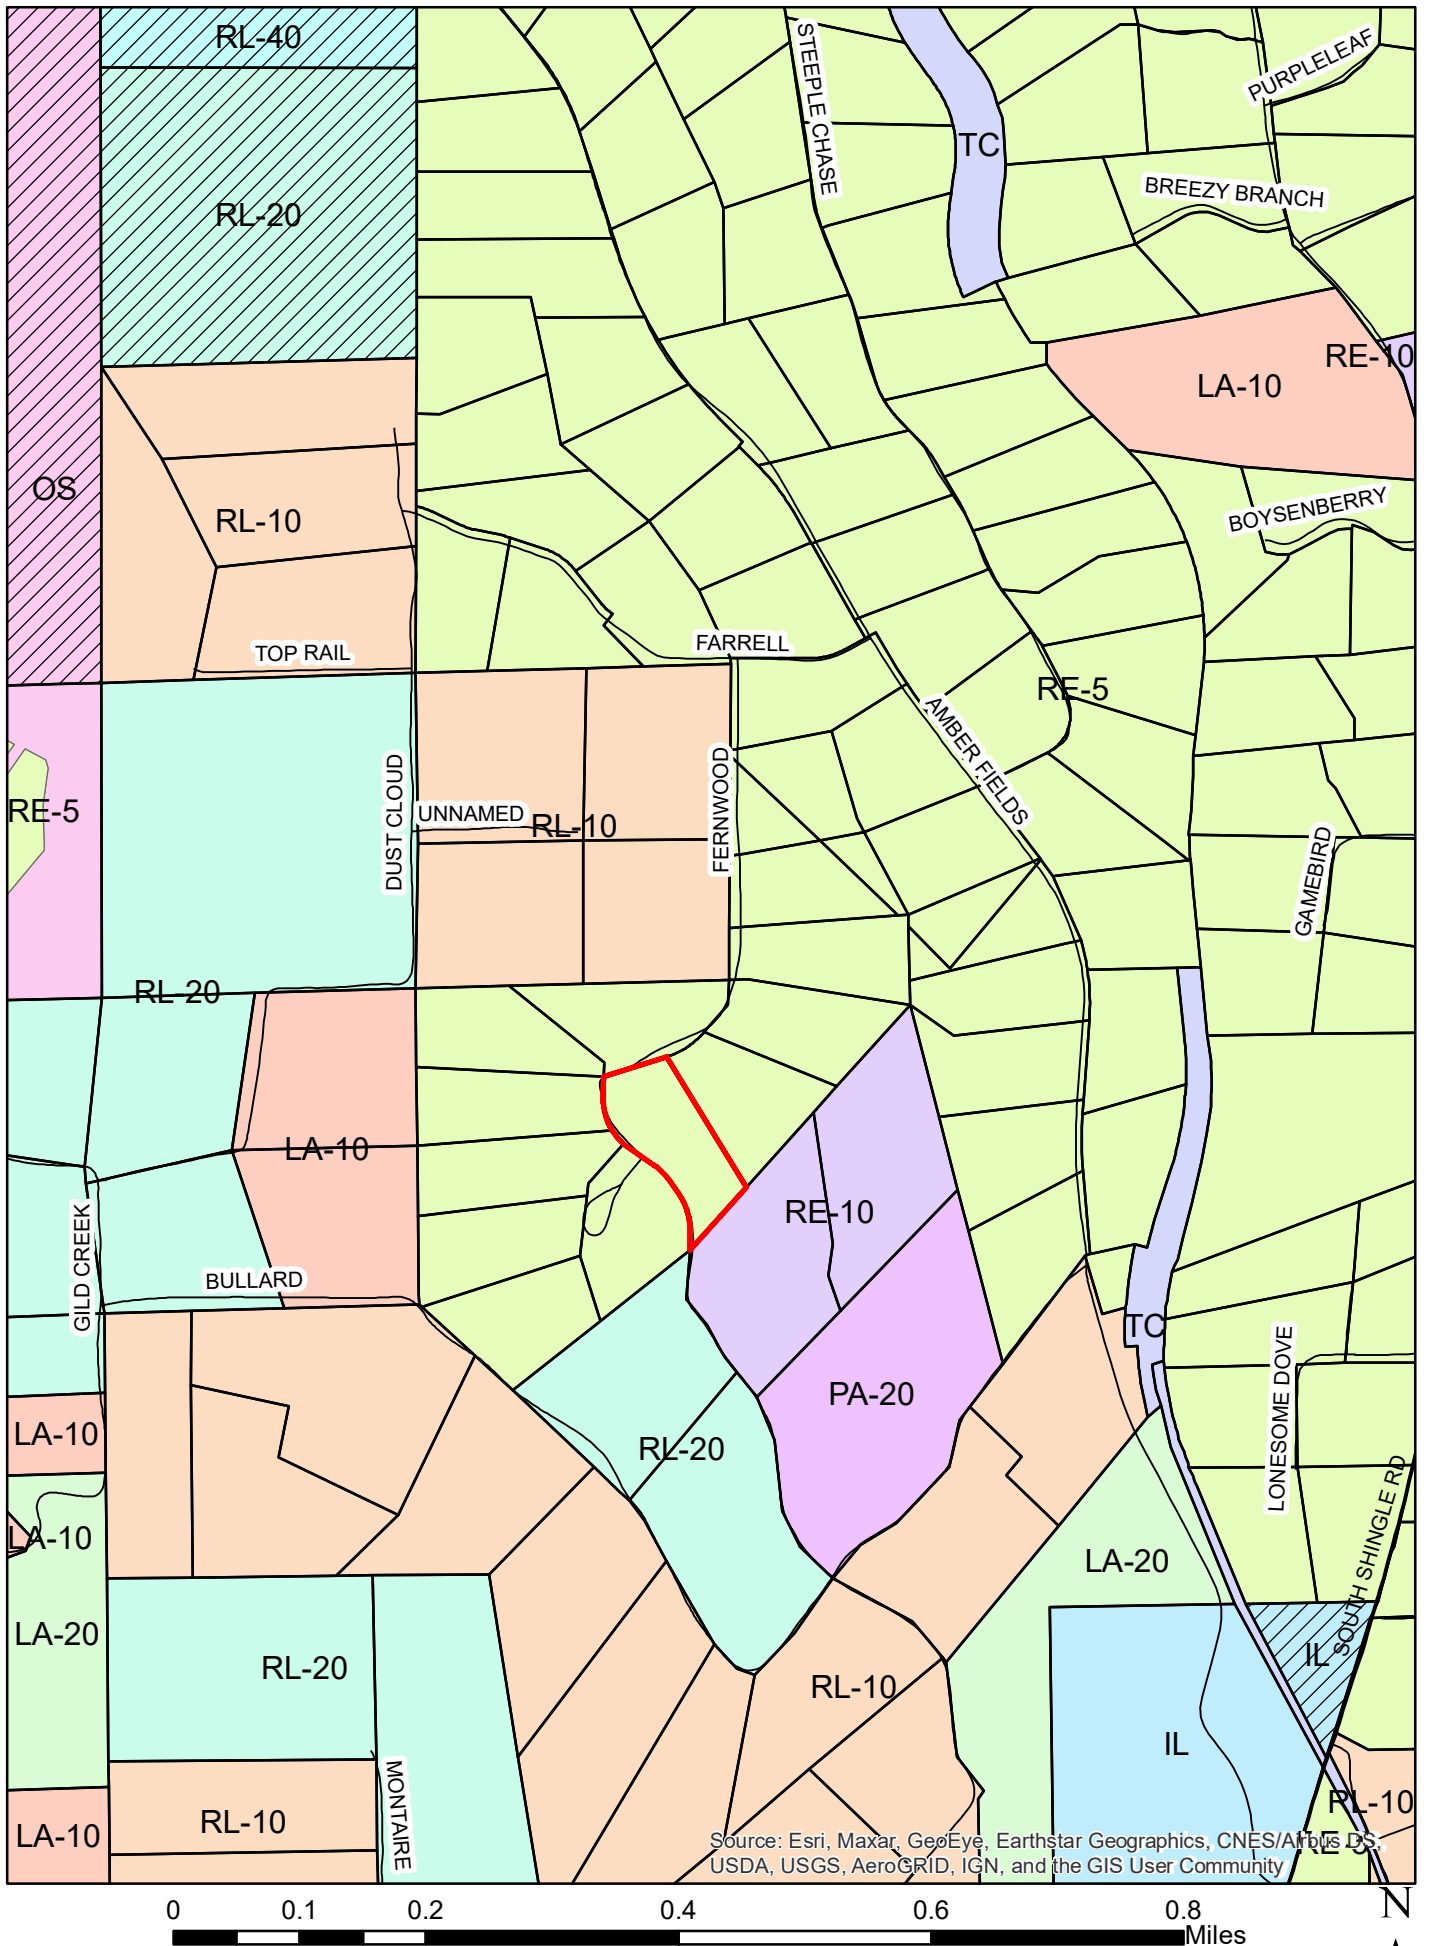

CUP21-0005 Exhibit A: Location/Vicinity Map

POR. SECS. 22,23,26 & 27, T.9N., R.9E., M.D.M.
 ROYAL EQUESTRIAN ESTATES UNIT I
 H-94

Tax Area Code

109

THIS MAP IS NOT A SURVEY, It is prepared by the El Dorado Co. Assessor's office for assessment purpose only.

NOTE - Assessor's Block Numbers Shown in Ellipses
 Assessor's Parcel Numbers Shown in Circles

Assessor's Map Bk. 109 - Pg.
 County of El Dorado, California
 02-17-2022

CUP21-0005 Exhibit B: Assessor's Parcel Map

CUP21-0005 Exhibit C: General Plan Land Use Designation Map

CUP21-0005 Exhibit D: Zoning Map