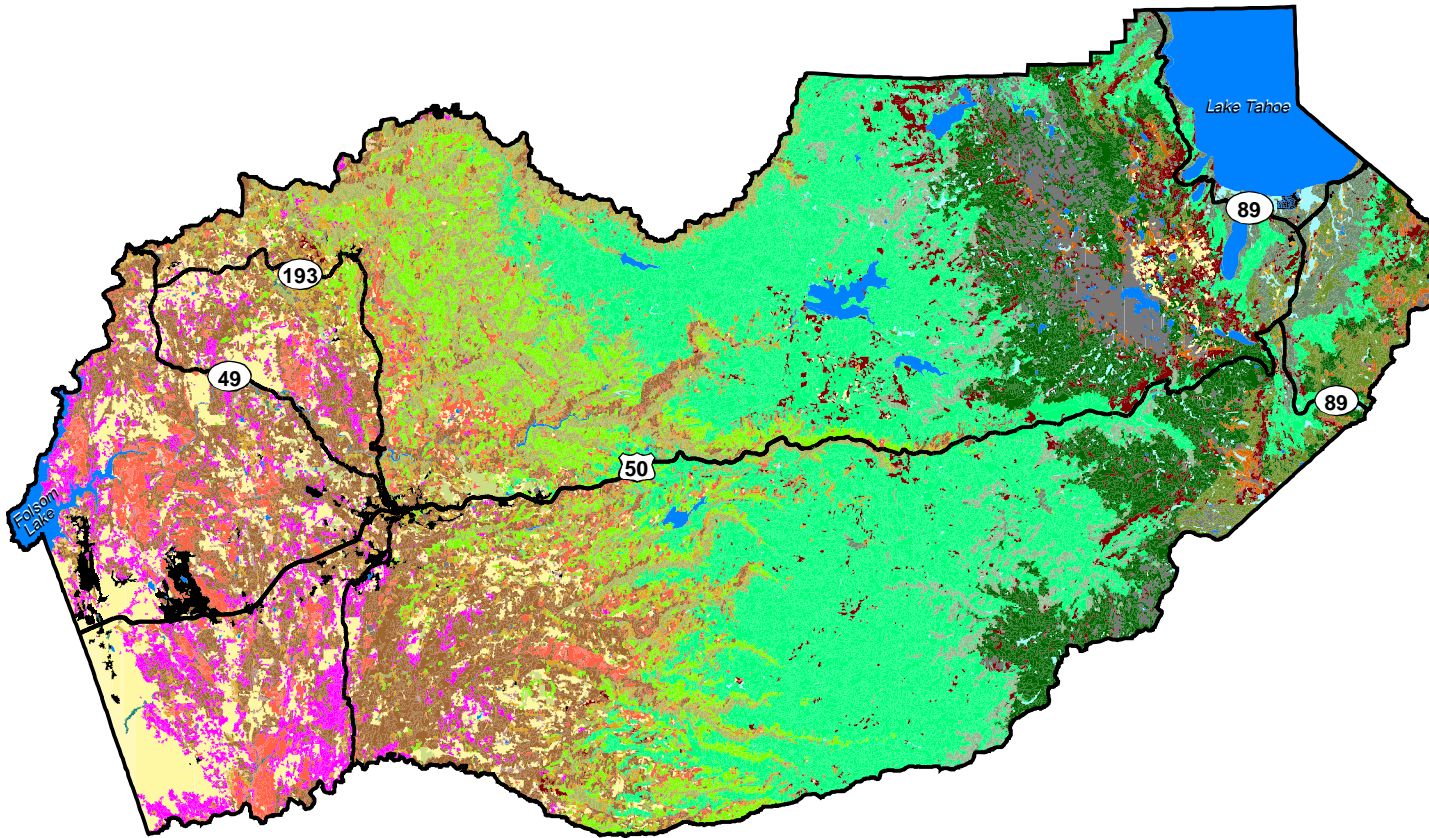

Figure CO-2

Major Plant Communities in El Dorado County

El Dorado County General Plan EIR

Habitat Types

LEGEND

- Blue Oak Woodland
- Valley Oak Woodland
- Montane Chaparral
- Chamise Chaparral
- Mixed Chaparral
- Subalpine Conifer
- Alpine Dwarf-Shrub
- Montane Hardwood
- Montane Hardwood - Conifer
- Sagebrush
- Blue Oak - Foothill Pine
- Annual Grassland
- Agriculture
- Aspen
- Douglas-Fir
- Lodgepole Pine
- White Fir
- Jeffery Pine
- Ponderosa Pine
- Sierran Mixed Conifer
- Red Fir
- Montane Riparian
- Wet Meadow
- Water
- Barren
- Urban

Sources: FRAP 2001, Mayer and Laudenslayer 1988, EDAW 2003

Not to Scale

December 2003