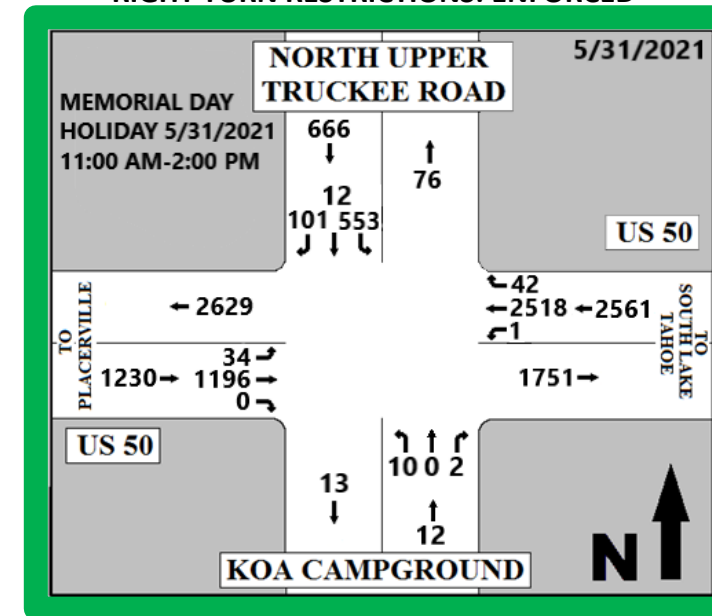

NORTH UPPER TRUCKEE ROAD AT US HIGHWAY 50

HOLIDAY WEEKENDS: JULY 4TH, 2020, LABOR DAY 2020, MEMORIAL DAY 2021 AND JULY 4TH, 2021

11:00 AM – 2:00 PM

5/31/2021 MEMORIAL DAY WEEKEND
RIGHT TURN RESTRICTIONS: ENFORCED

7/5/2021 JULY 4TH WEEKEND
RIGHT TURN RESTRICTIONS: NOT ENFORCED

% OF TRAFFIC USING NORTH UPPER TRUCKEE ROAD COMPARED TO THE VOLUME OF TRAFFIC LEAVING THE LAKE TAHOE BASIN	% OF TRAFFIC USING NORTH UPPER TRUCKEE ROAD COMPARED TO THE VOLUME OF TRAFFIC LEAVING THE LAKE TAHOE BASIN	% OF TRAFFIC USING NORTH UPPER TRUCKEE ROAD COMPARED TO THE VOLUME OF TRAFFIC LEAVING THE LAKE TAHOE BASIN	% OF TRAFFIC USING NORTH UPPER TRUCKEE ROAD COMPARED TO THE VOLUME OF TRAFFIC LEAVING THE LAKE TAHOE BASIN
17%	22%	25%	12%