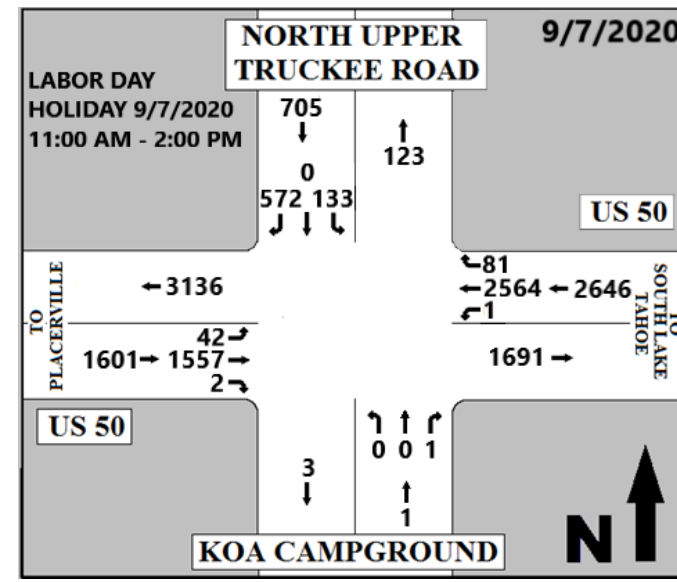

NORTH UPPER TRUCKEE ROAD AT US HIGHWAY 50

HOLIDAY WEEKENDS: JULY 4TH, 2020, LABOR DAY 2020, MEMORIAL DAY 2021 AND JULY 4TH, 2021

11:00 AM – 2:00 PM

5/31/2021 MEMORIAL DAY WEEKEND
RIGHT TURN RESTRICTIONS: ENFORCED

7/5/2021 JULY 4TH WEEKEND
RIGHT TURN RESTRICTIONS: NOT ENFORCED

% OF TRAFFIC USING NORTH UPPER TRUCKEE ROAD COMPARED TO THE VOLUME OF TRAFFIC LEAVING THE LAKE TAHOE BASIN	% OF TRAFFIC USING NORTH UPPER TRUCKEE ROAD COMPARED TO THE VOLUME OF TRAFFIC LEAVING THE LAKE TAHOE BASIN	% OF TRAFFIC USING NORTH UPPER TRUCKEE ROAD COMPARED TO THE VOLUME OF TRAFFIC LEAVING THE LAKE TAHOE BASIN	% OF TRAFFIC USING NORTH UPPER TRUCKEE ROAD COMPARED TO THE VOLUME OF TRAFFIC LEAVING THE LAKE TAHOE BASIN
17%	22%	25%	12%