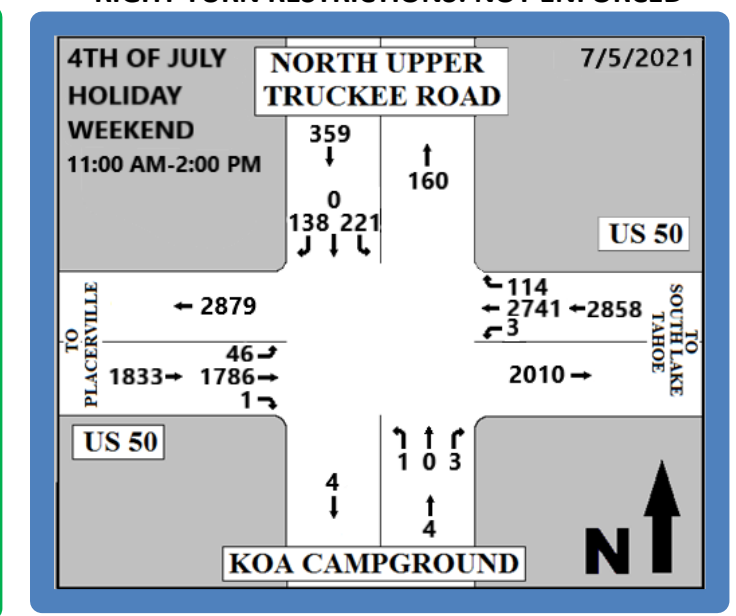

NORTH UPPER TRUCKEE ROAD AT US HIGHWAY 50

HOLIDAY WEEKENDS: JULY 4TH, 2020, LABOR DAY 2020, MEMORIAL DAY 2021 AND JULY 4TH, 2021

11:00 AM – 2:00 PM

5/31/2021 MEMORIAL DAY WEEKEND
RIGHT TURN RESTRICTIONS: ENFORCED

7/5/2021 JULY 4TH WEEKEND
RIGHT TURN RESTRICTIONS: NOT ENFORCED

% OF TRAFFIC USING NORTH UPPER TRUCKEE ROAD COMPARED TO THE VOLUME OF TRAFFIC LEAVING THE LAKE TAHOE BASIN	% OF TRAFFIC USING NORTH UPPER TRUCKEE ROAD COMPARED TO THE VOLUME OF TRAFFIC LEAVING THE LAKE TAHOE BASIN	% OF TRAFFIC USING NORTH UPPER TRUCKEE ROAD COMPARED TO THE VOLUME OF TRAFFIC LEAVING THE LAKE TAHOE BASIN	% OF TRAFFIC USING NORTH UPPER TRUCKEE ROAD COMPARED TO THE VOLUME OF TRAFFIC LEAVING THE LAKE TAHOE BASIN
17%	22%	25%	12%