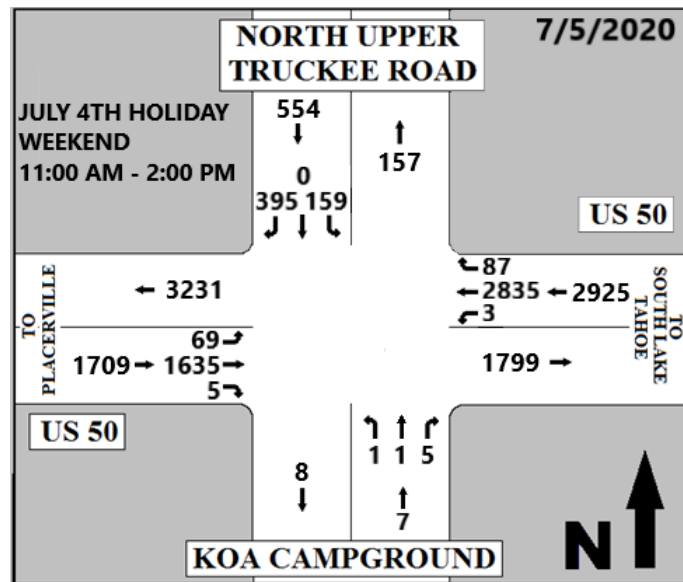

NORTH UPPER TRUCKEE ROAD AT US HIGHWAY 50

HOLIDAY WEEKENDS: JULY 4TH, 2020, LABOR DAY 2020, MEMORIAL DAY 2021 AND JULY 4TH, 2021

11:00 AM – 2:00 PM

5/31/2021 MEMORIAL DAY WEEKEND
RIGHT TURN RESTRICTIONS: ENFORCED

7/5/2021 JULY 4TH WEEKEND
RIGHT TURN RESTRICTIONS: NOT ENFORCED

% OF TRAFFIC USING NORTH UPPER TRUCKEE ROAD COMPARED TO THE VOLUME OF TRAFFIC LEAVING THE LAKE TAHOE BASIN	% OF TRAFFIC USING NORTH UPPER TRUCKEE ROAD COMPARED TO THE VOLUME OF TRAFFIC LEAVING THE LAKE TAHOE BASIN	% OF TRAFFIC USING NORTH UPPER TRUCKEE ROAD COMPARED TO THE VOLUME OF TRAFFIC LEAVING THE LAKE TAHOE BASIN	% OF TRAFFIC USING NORTH UPPER TRUCKEE ROAD COMPARED TO THE VOLUME OF TRAFFIC LEAVING THE LAKE TAHOE BASIN
17%	22%	25%	12%